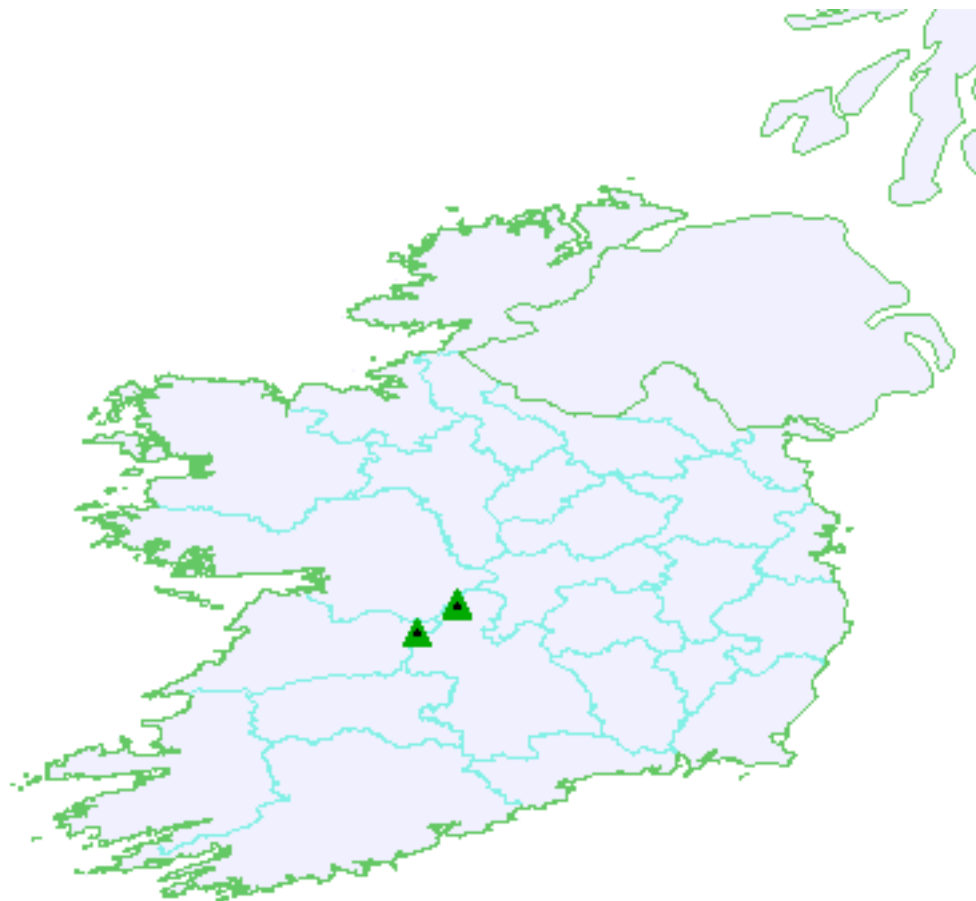

Outbreak maps

- Resolved (wild)
- International Boundaries
- Administrative Boundaries